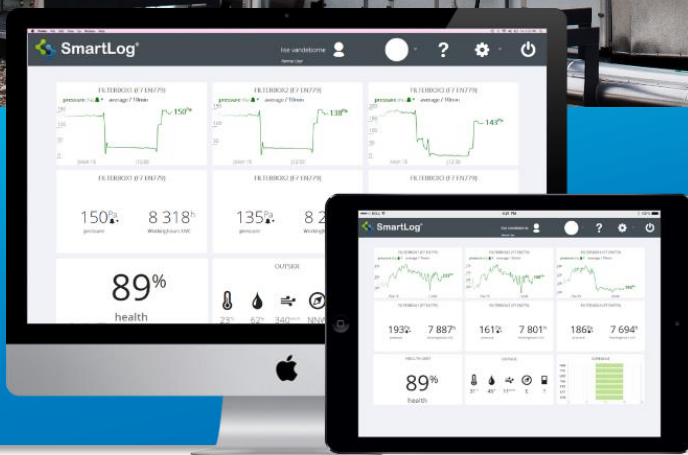

Mastering Energy Consumption.

Talking LoRa™

Smartlog is the first company to talk LoRa with Air Handling Units. Our battery powered Plug&Play solutions help creating value with data. We visualize your sensor data on our interactive Smartlog DASHBOARD.

Notifications:

- ΔP (pressure difference)
- Flow
- Running hours
- Automatic end-of-life calculation
- EOP (Economic Optimum Point)

LoRaFilter

Smart delta P air management

Gain actionable sensor insight through continuous analyzing