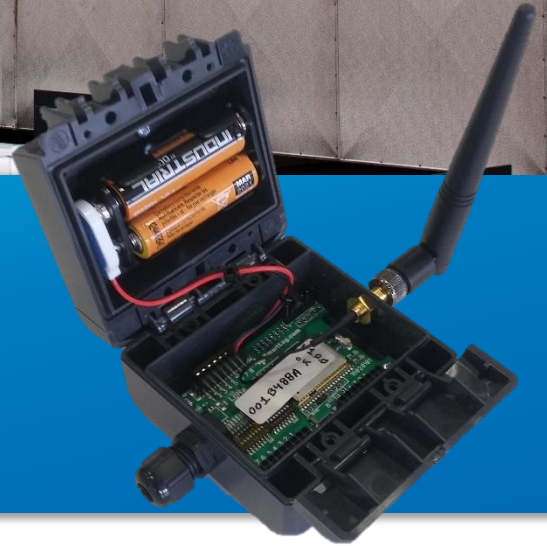

Mastering Energy Consumption.

Talking LoRa™

Smartlog is the first company to talk LoRa with Air Handling Units. Our battery powered Plug&Play solutions help creating value with data. We visualize your sensor data on our interactive Smartlog DASHBOARD.

Notifications:

- ΔP (pressure difference)
- Flow
- Running hours
- Automatic end-of-life calculation
- EOP (Economic Optimum Point)

LoRaFilter

Smart delta P air management

Gain actionable sensor insight through continuous analyzing