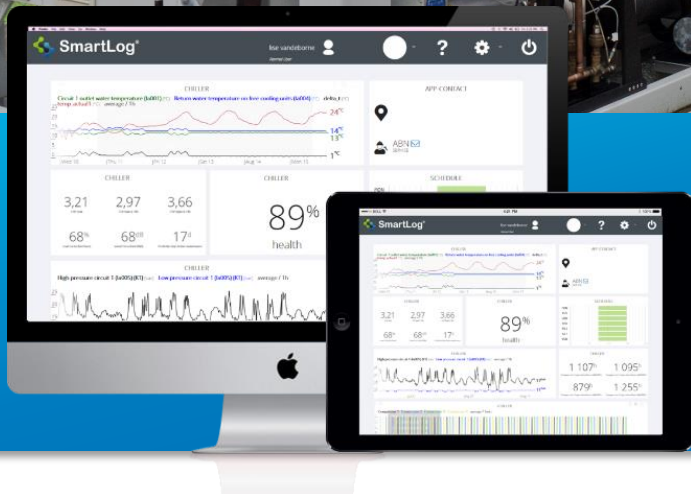

# Mastering Chillers. Talking LoRa™

Smartlog is the first company to talk LoRa with chillers. Our battery powered Plug&Play solutions help creating value with data. We visualize your sensor data on our interactive Smartlog DASHBOARD.

## Notifications:

- Water in
- Water out
- Flow
- High Pressure
- Low Pressure
- Running hours
- $\Delta T$
- Set point

**LoRaChill**  
Chiller connect

**Gain actionable sensor insight  
through continuous analyzing**